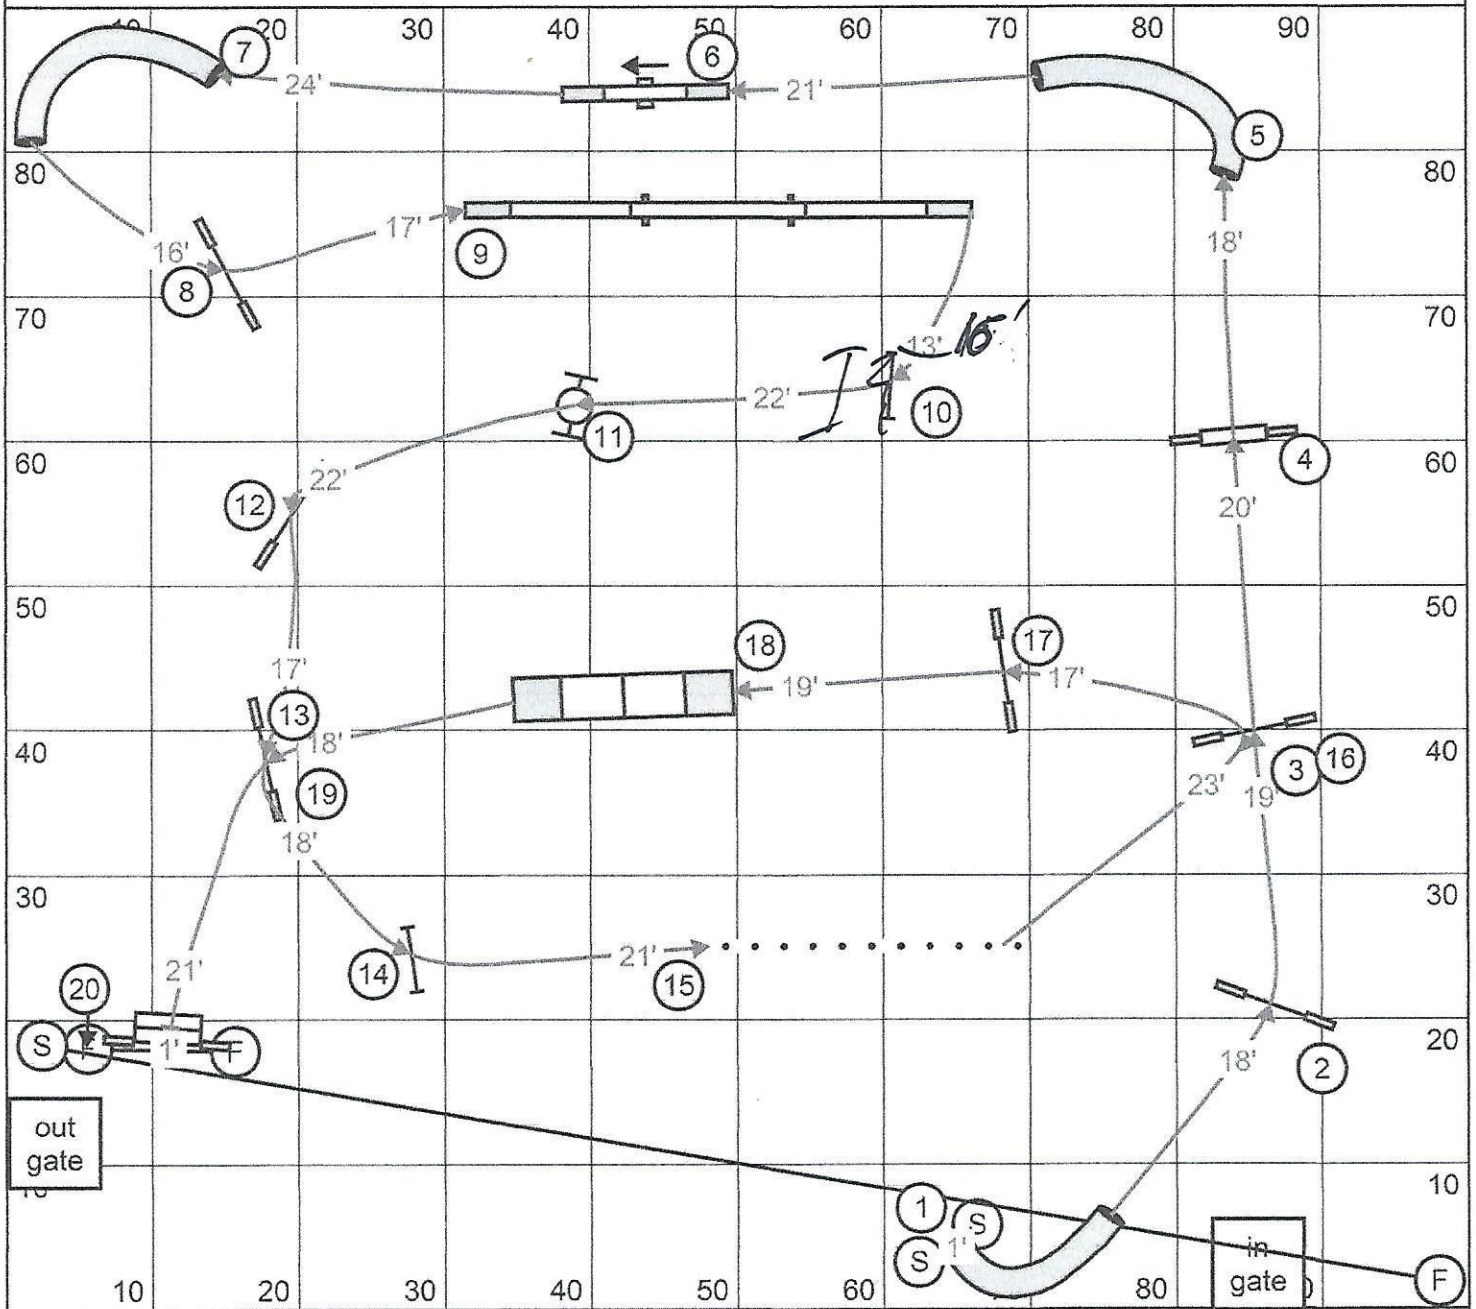

STANDARD 100 X 90

designed by: Darr Houssen

Judged by: Darr Houssen

Approx. Yds: 176 Actual Yds: 163

Open y/s: 3.2 Medium y/s: 2.9

OPEN (20R, 24R, 16S, 20S)	<u>51</u>	OPEN VET (16V, 20V, 12DD, 16DD)	<u>61</u>
MEDIUM (12R, 16R, 8S, 12S)	<u>56</u>	MEDIUM VET (8V, 12V, 4DD, 8DD)	<u>67</u>
MINI (8R, 4S) MEDIUM + 5 SEC	<u>61</u>	MINI VET (4SD) MINI + 20%	<u>73</u>

DH Houssen May 26/18

Vetted AR

Regional Standard

Approx Yds 180 Actual 182

SCT: Mini 2.9 YPS Open 3.1 YPS

Mini 68

Vet Mini 82

Medium 63

Vet Medium 76

Open 59

Vet Open 71

Designing Judge: Jennifer Laird

Judged By: Alermette

Alermette

Regional Jumpers Designed by: Kim Collins Judged By: Darr Housen

Approx Yards - 176 Actual Yards - 190

Open - 4.0yys
 Regular 20/24 Specials 16/20 48
 Vets SD 16/20 Vets DD 12/16 58

Medium - 3.7yys
 Regular 12/16 Specials 8/12 51
 Vets SD 8/12 Vets DD 4/8 61

Mini
 Regular 8 Specials 4 Medium 51 + 5 sec = 56
 Vets SD 4 Mini 56 (+20%) = 67 (+11)