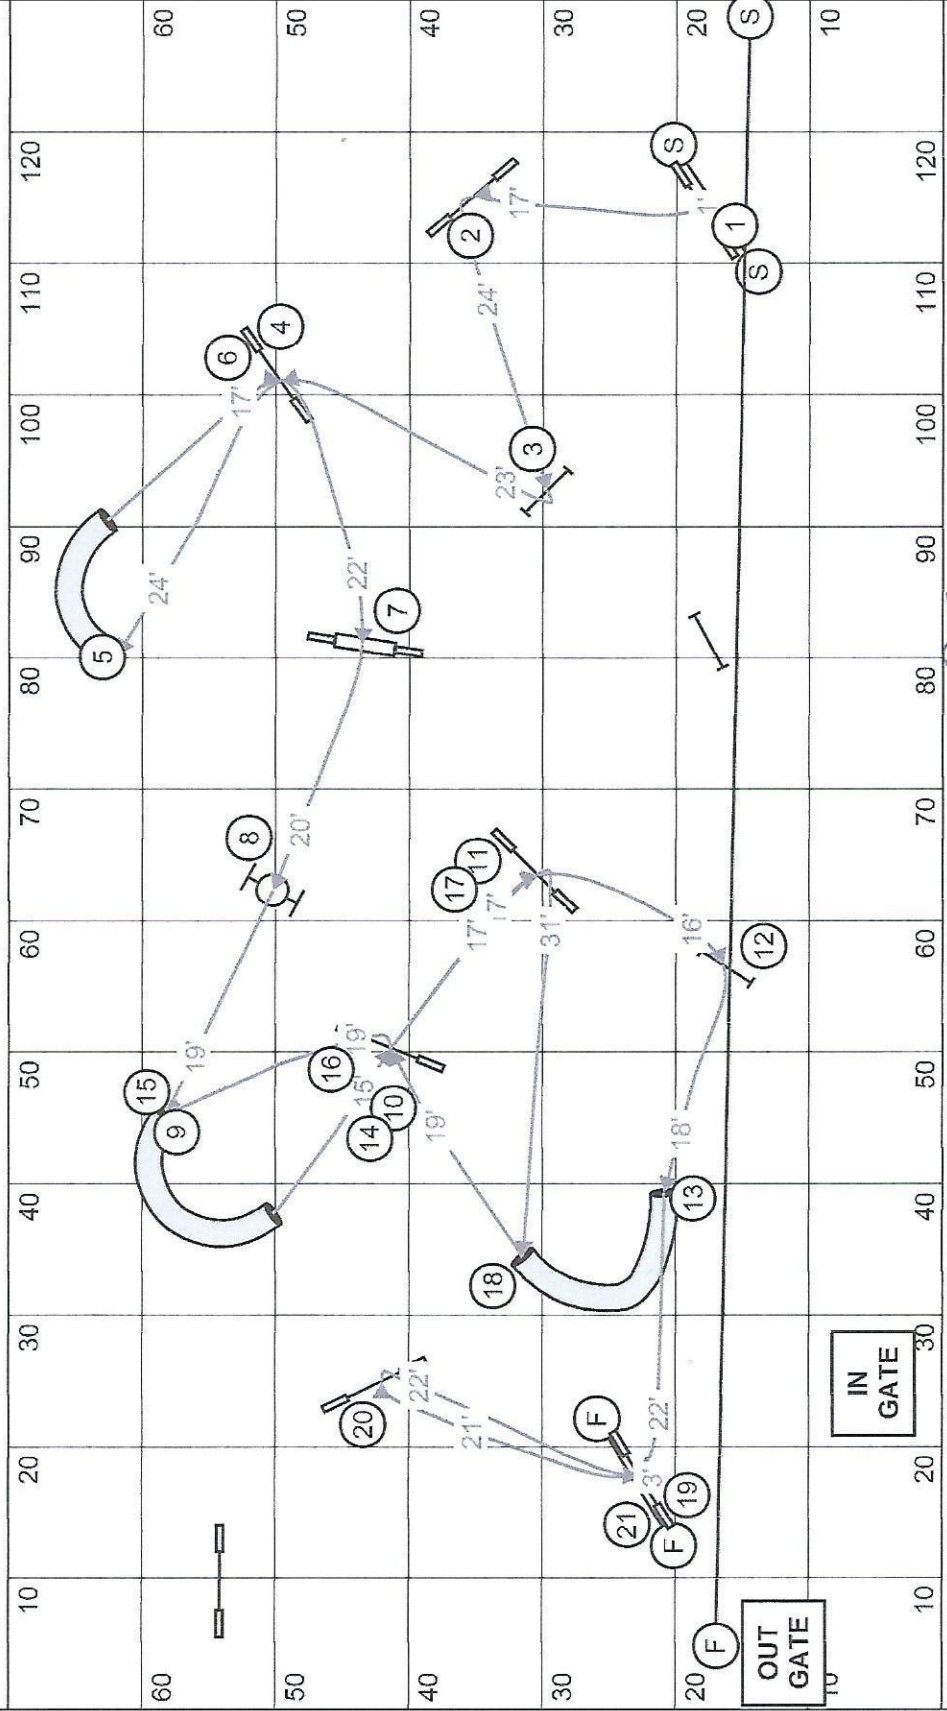

STANDARD 100 X 90

designed by: Darr Houssen

Judged by: Darr Houssen

Approx. Yds: 176 Actual Yds: 163

Open y/s: 3.2 Medium y/s: 2.9

OPEN (20R, 24R, 16S, 20S)	<u>51</u>	OPEN VET (16V, 20V, 12DD, 16DD)	<u>61</u>
MEDIUM (12R, 16R, 8S, 12S)	<u>56</u>	MEDIUM VET (8V, 12V, 4DD, 8DD)	<u>67</u>
MINI (8R, 4S) MEDIUM + 5 SEC	<u>61</u>	MINI VET (4SD) MINI + 20%	<u>73</u>

Vet Medium 76

Open 59

Vet Open 71

Designing Judge: Jennifer Laird

Judged By: Alermette

Alermette

Regional Jumpers Designed by: Kim Collins Judged By: Darr Housen

Approx Yards - 176 Actual Yards - 190

Open - 4.0yys
 Regular 20/24 Specials 16/20 48
 Vets SD 16/20 Vets DD 12/16 58

Medium - 3.7yys
 Regular 12/16 Specials 8/12 51
 Vets SD 8/12 Vets DD 4/8 61

Mini
 Regular 8 Specials 4 Medium 51 + 5 sec = 56
 Vets SD 4 Mini 56 (+20%) = 67 (+11)

Designed by *A. Vermette*
 Judged by *A. Vermette*

Mini A-B-C
 10 pts
 bi-directional

Main gambler
 Enjeu principal
 3 = bidirectional

Mini D-E
 10 pts
 Uni-directional