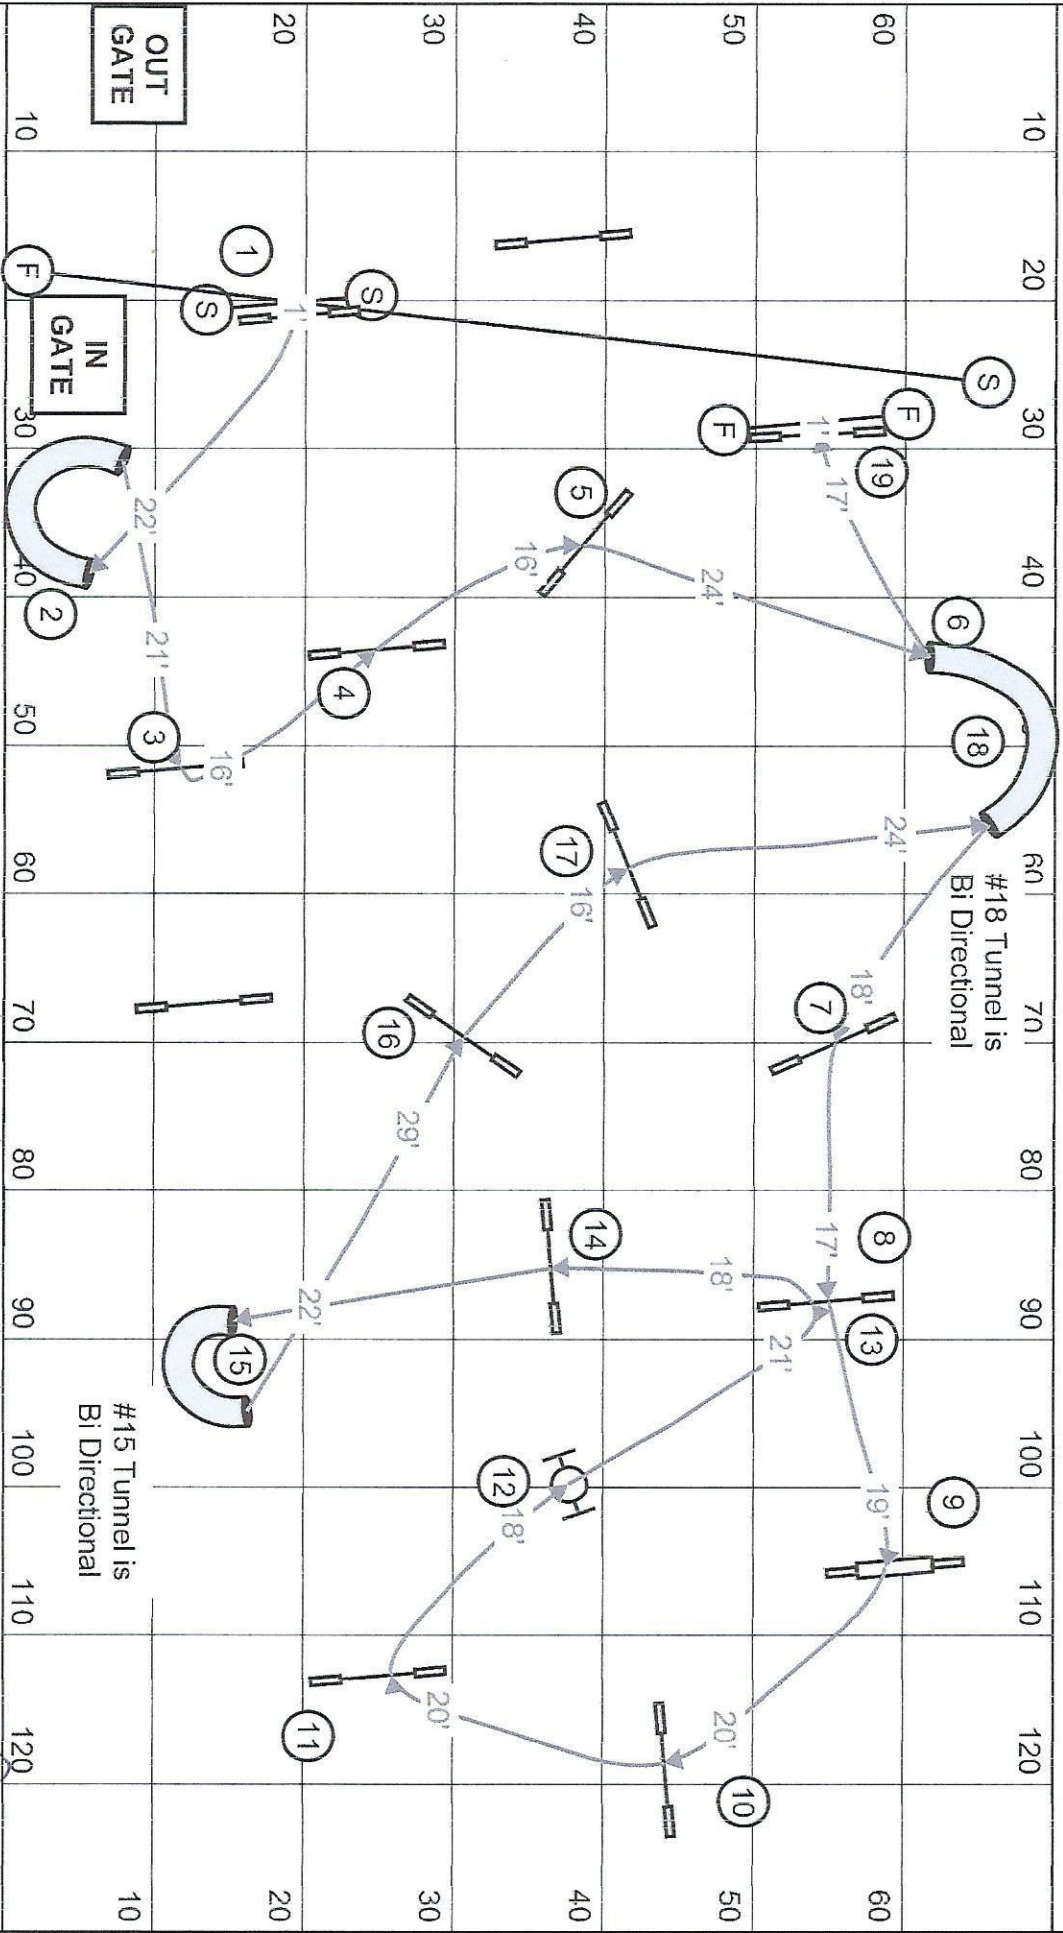

JUMPERS / SAUTEUR - REGIONALS CHAMPIONSHIP

Approx 155 yards Actual yards 155

Open 4.00 yps/sec = 39 Vet Open = 47

Medium 3.80 yps/sec = 41 Vet Med = 49

Mini + 5 sec = 46 Vet Mini = 55

Designed by Jennifer Laird
Judged by *J. Laird*