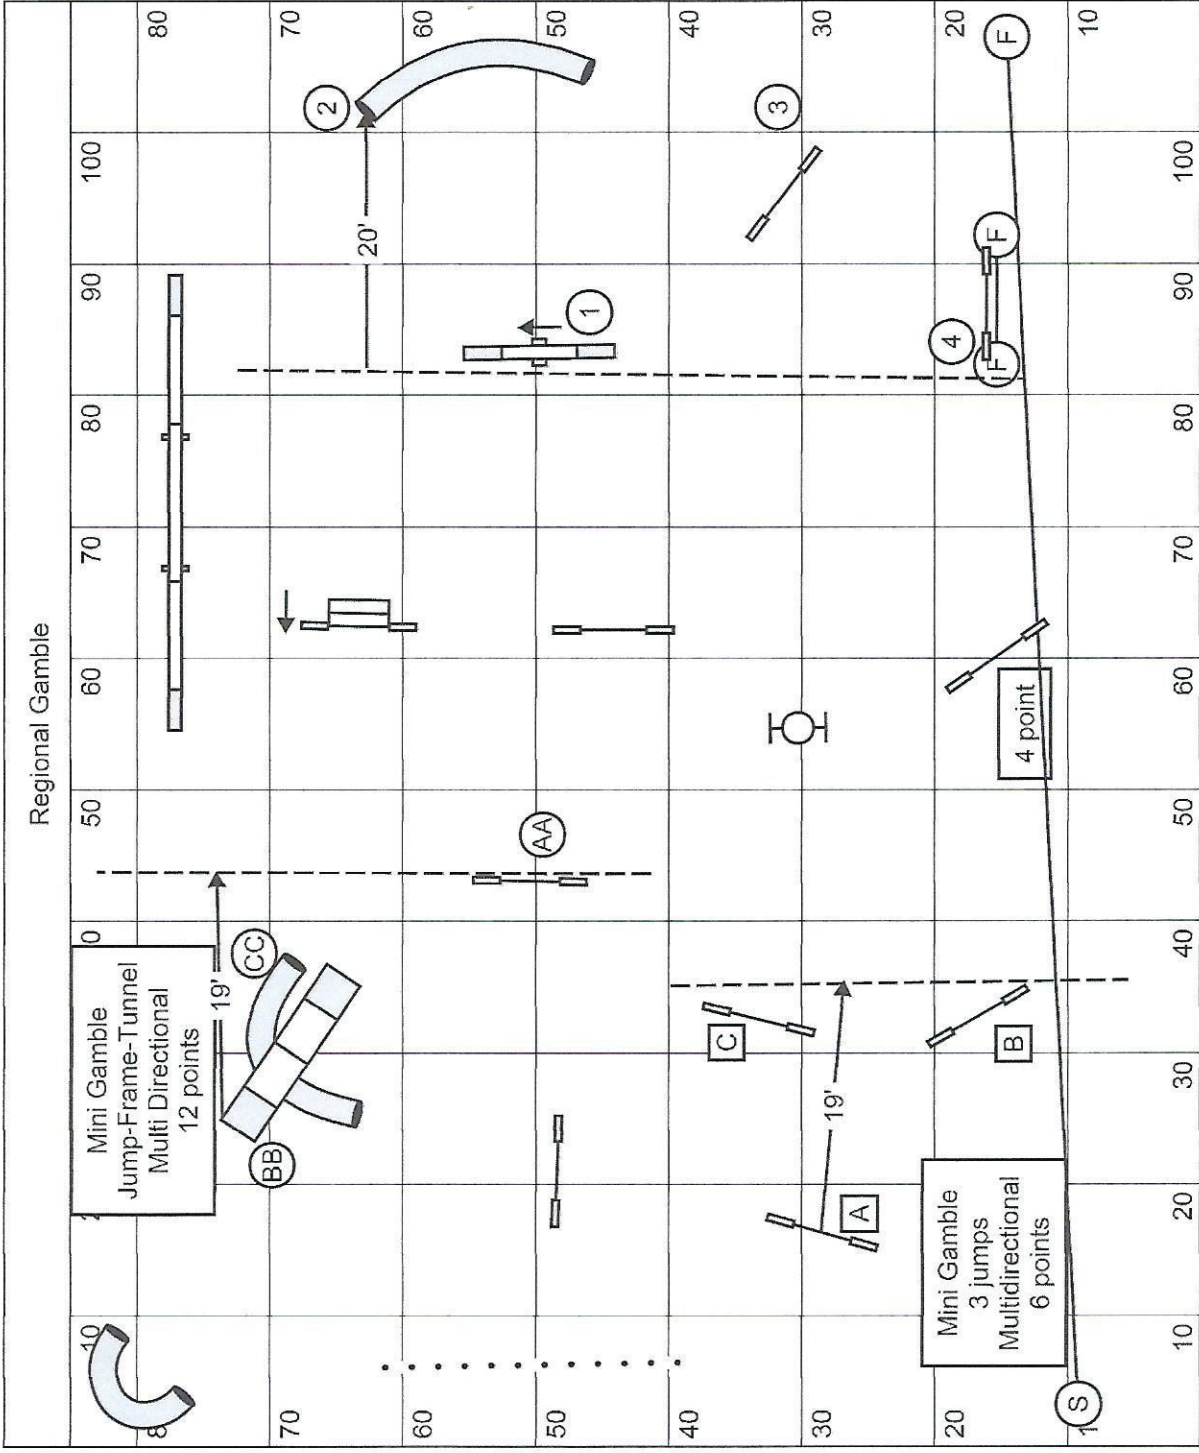

Verified
PR.

Jennifer Laird

Opening Time - 40 seconds all dogs

Gamble Times

- Open - 20 sec
- Open Veteran - 24 sec
- Medium - 22 sec
- Medium Veteran - 26 sec
- Mini - 24 sec
- Mini Veteran - 29 sec

Designing Judge: Jennifer Laird

Judged By: Jennifer Laird