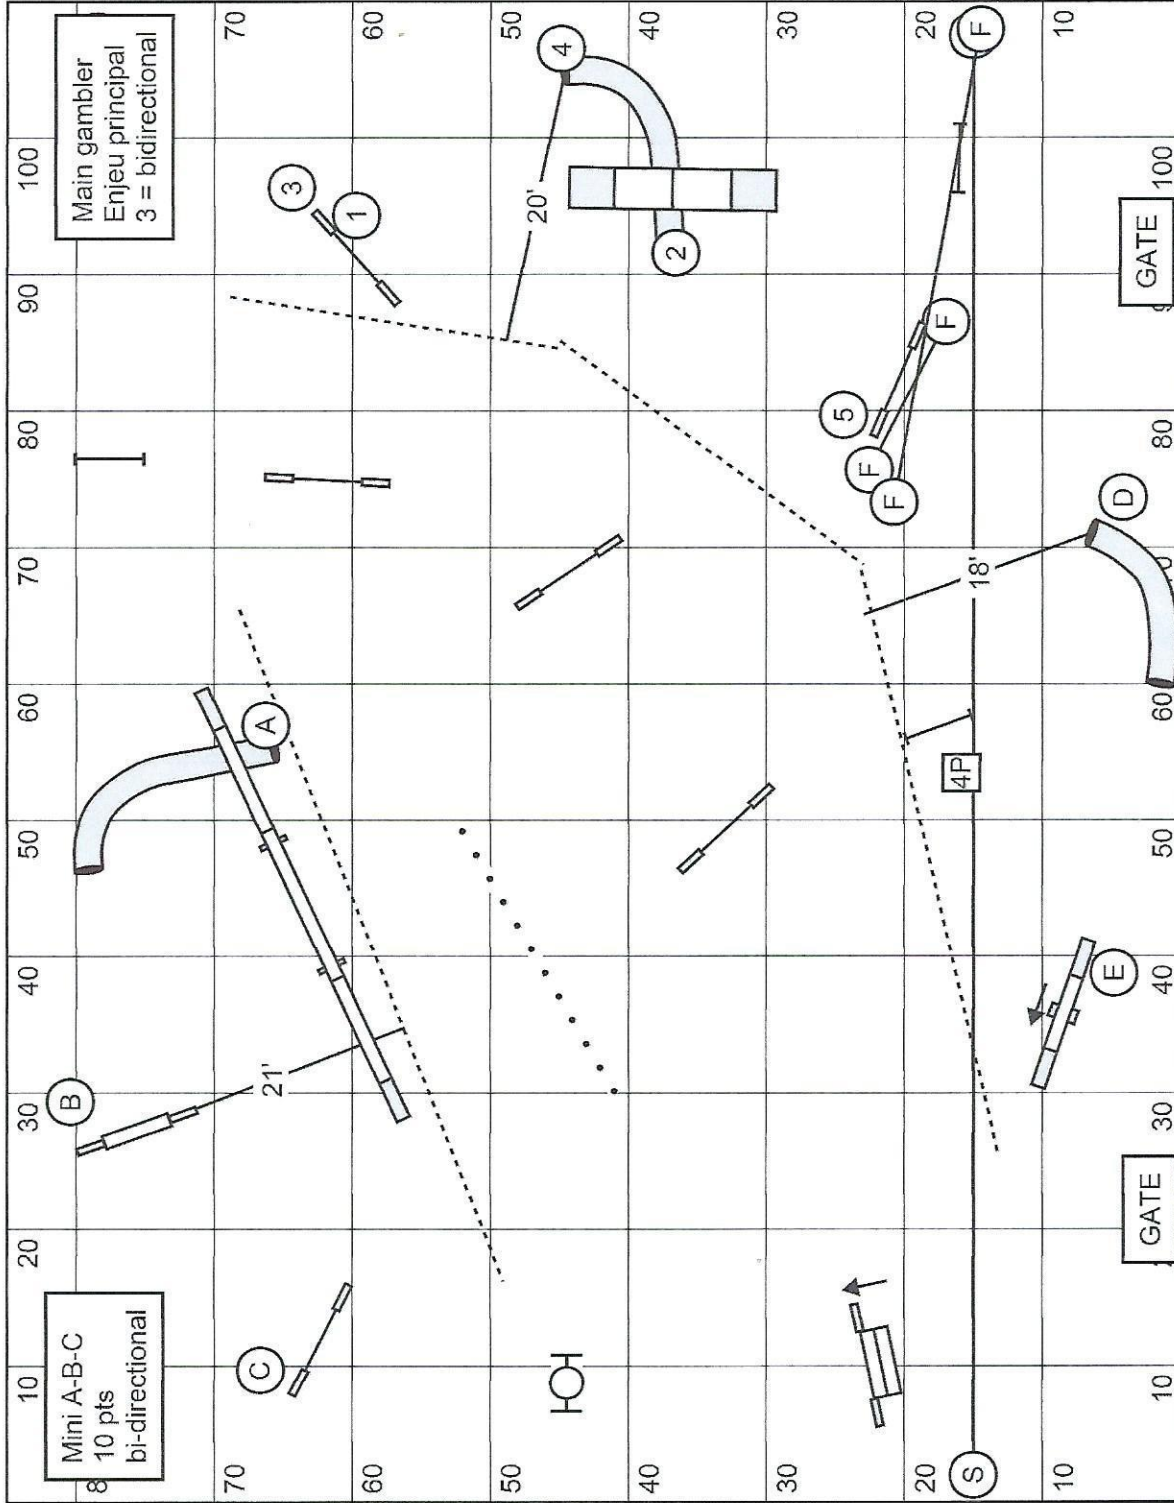

GAMBLER / ENJEU - REGIONALS CHAMPIONSHIP

Opening : 40sec

Closing : Open : 19 sec
Medium : 21 sec
Mini : 23 sec

Veteran: 23 sec
Veteran : 25 sec
Veteran : 27 sec

Designed by *A. Vermette*
Judged by *A. Vermette*

Mini A-B-C
10 pts
bi-directional

Main gambler
Enjeu principal
3 = bidirectional

Mini D-E
10 pts
Uni-directional