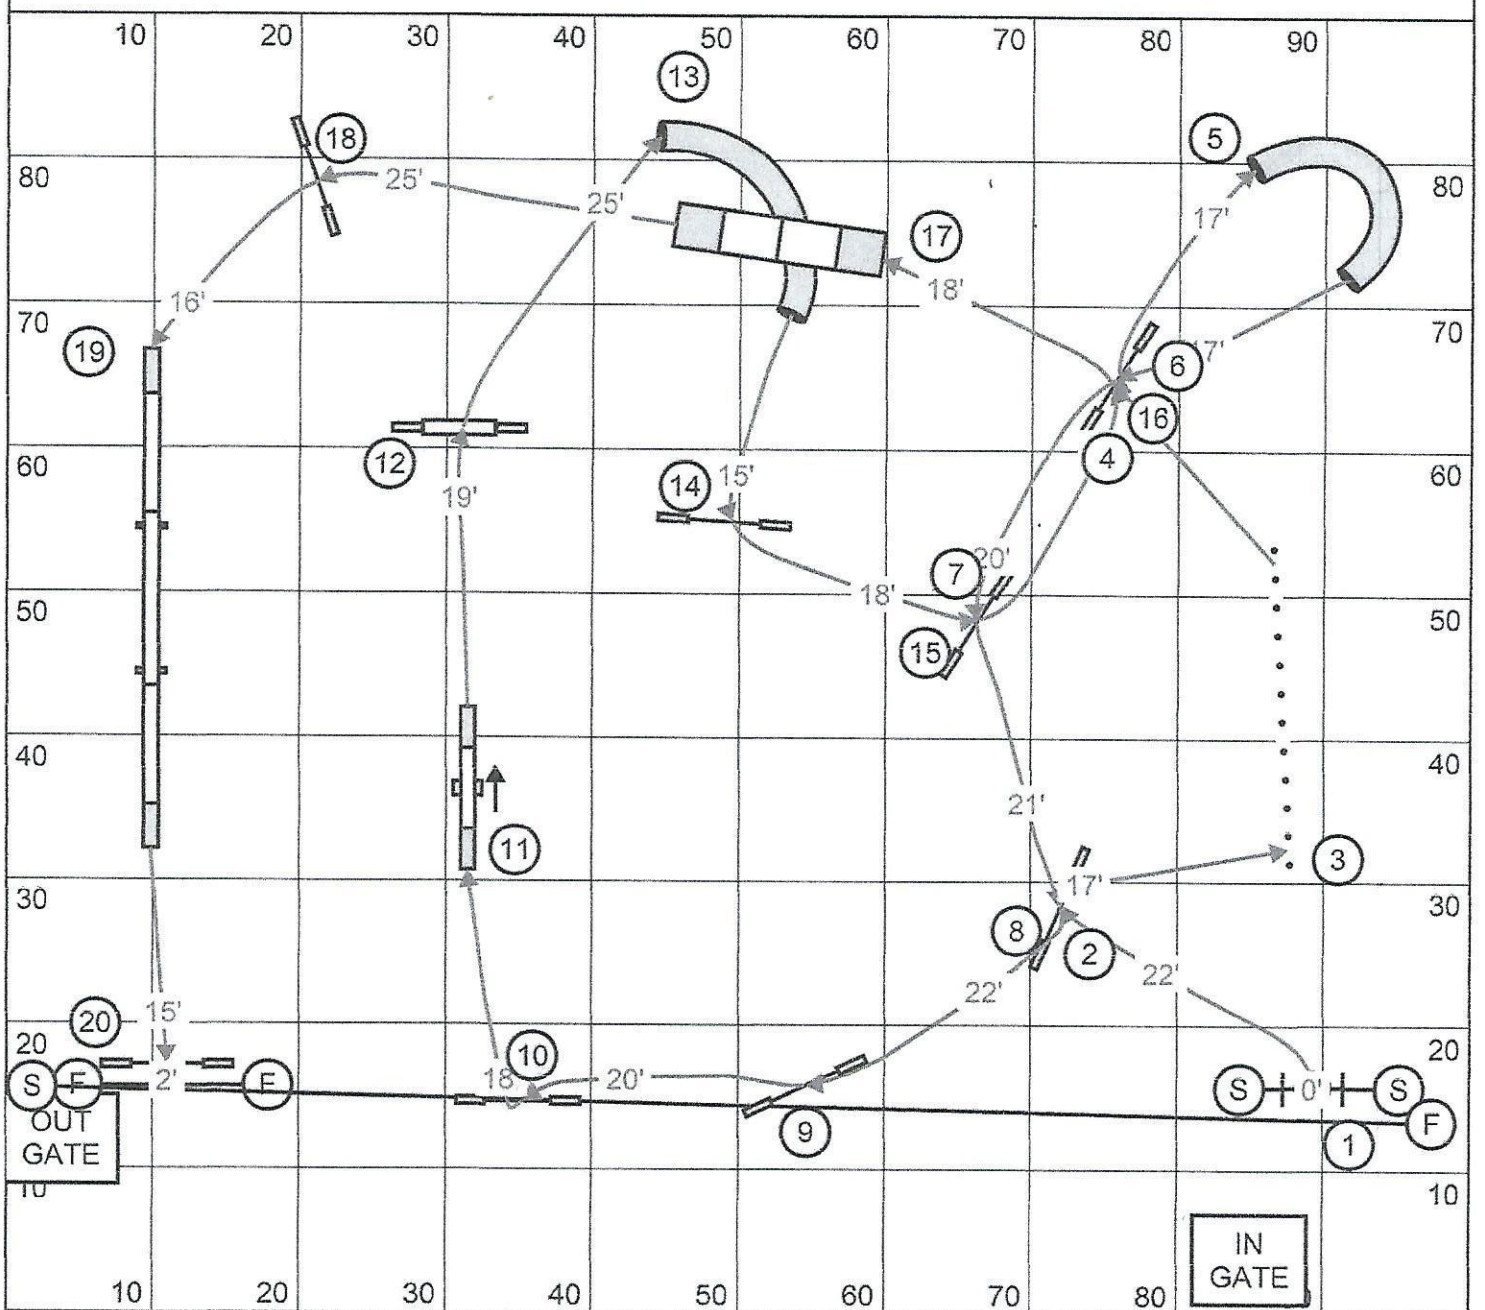

STANDARD 100 X 90

designed by: Darr Houssen

Judged by: Darr Houssen

Approx. Yds: 176 Actual Yds: 163

Open y/s: 3.2 Medium y/s: 2.9

OPEN (20R, 24R, 16S, 20S)	<u>51</u>	OPEN VET (16V, 20V, 12DD, 16DD)	<u>61</u>
MEDIUM (12R, 16R, 8S, 12S)	<u>56</u>	MEDIUM VET (8V, 12V, 4DD, 8DD)	<u>67</u>
MINI (8R, 4S) MEDIUM + 5 SEC	<u>61</u>	MINI VET (4SD) MINI + 20%	<u>73</u>

DH Houssen May 26/18

Vetted AR

Regional Standard

Approx Yds 180 Actual 182

SCT: Mini 2.9 YPS Open 3.1 YPS

Mini 68

Vet Mini 82

Medium 63

Vet Medium 76

Open 59

Vet Open 71

Designing Judge: Jennifer Laird

Judged By: Alermette

Alermette

Regional Jumpers Designed by: Kim Collins Judged By: Darr Housen

Approx Yards - 176 Actual Yards - 190

Open - 4.0yys
 Regular 20/24 Specials 16/20 48
 Vets SD 16/20 Vets DD 12/16 58

Medium - 3.7yys
 Regular 12/16 Specials 8/12 51
 Vets SD 8/12 Vets DD 4/8 61

Mini
 Regular 8 Specials 4 Medium 51 + 5 sec = 56
 Vets SD 4 Mini 56 (+20%) = 67 (+11)